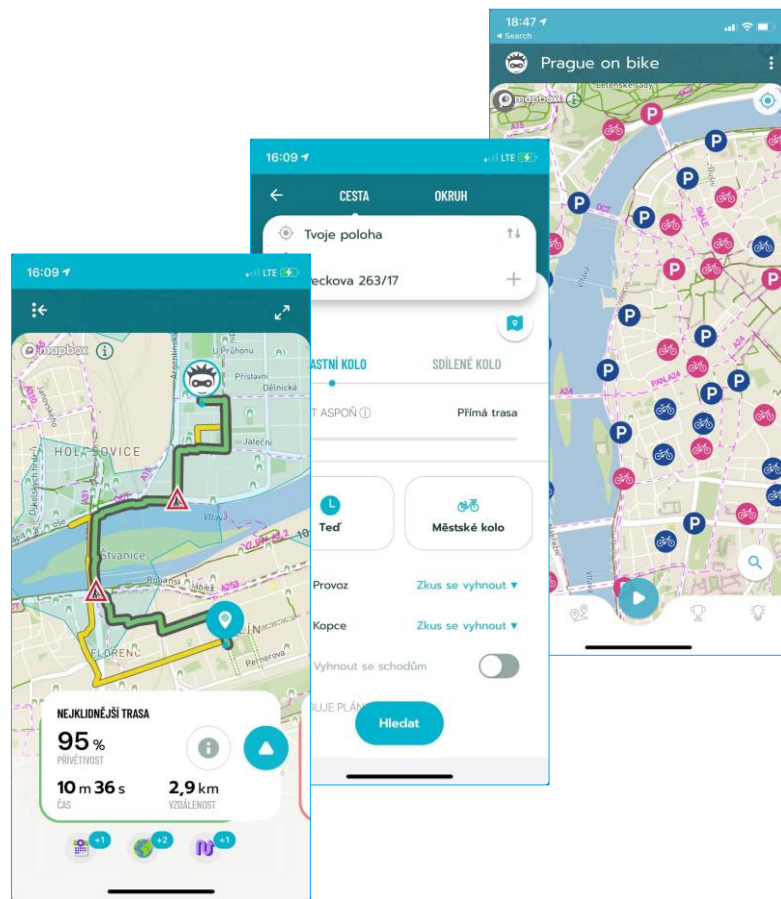

Na kole Prahou

- Komunitní aplikace pro cyklisty
- Objednatel: ODO MHMP
- Technický garant: IAP MHMP (?)
- Věcný garant: ODO MHMP
- Vývoj: OICT externě

- Počet uživatelů: 9 232