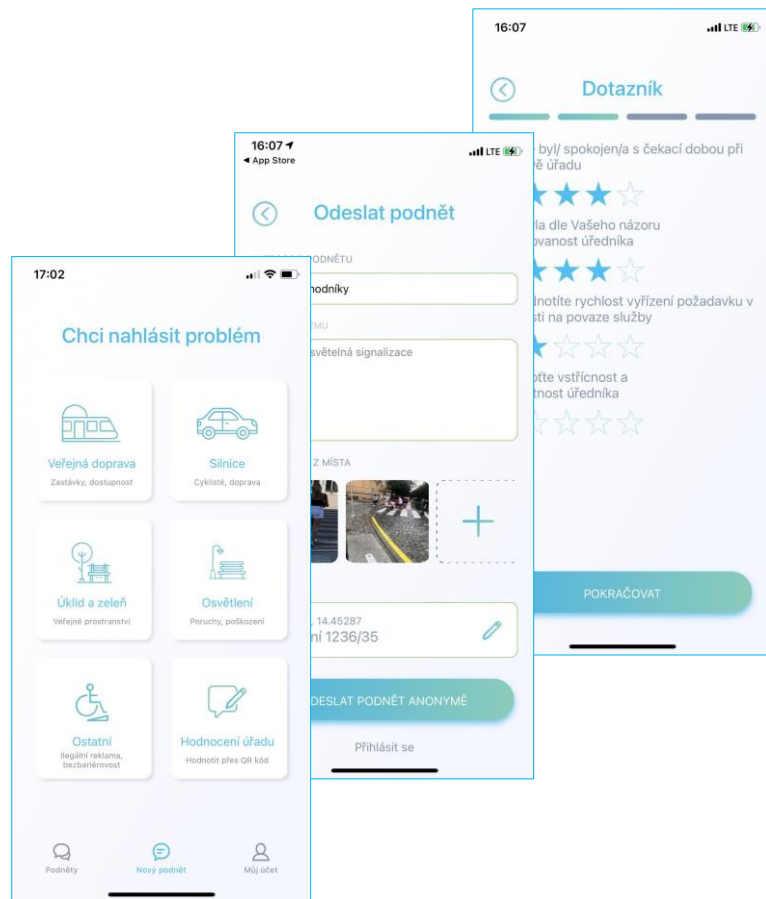

Změňte.to

- Sběr podnětů od uživatelů
- Objednatel: IAP MHMP
- Technický garant: IAP MHMP
- Věcný garant: Odbor sociálních věcí, sekce služeb občanům
- Vývoj: OICT Interně
- Počet uživatelů: 18 981